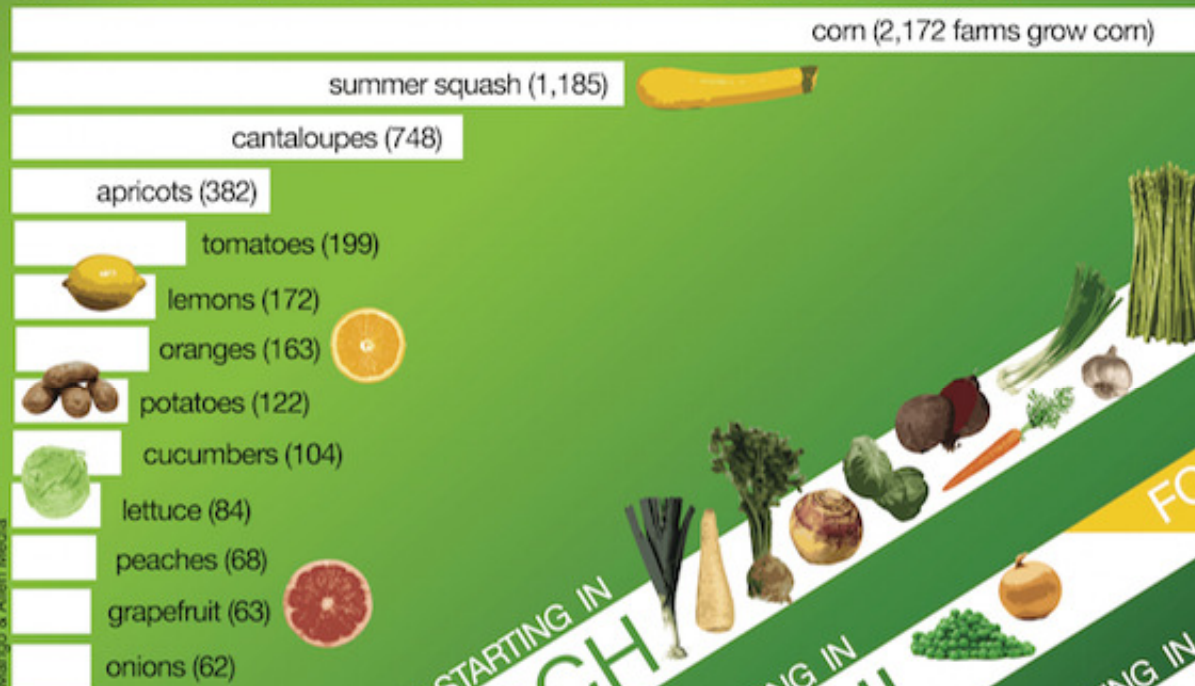

What's In Season?

Spring Edition

Top Spring Produce Grown & Sold in Arizona

by number of farms (Data from the USDA Nat'l Agriculture & Statistics Service, 2007)

FOR MORE INFORMATION

Check out
www.fillyourplate.org